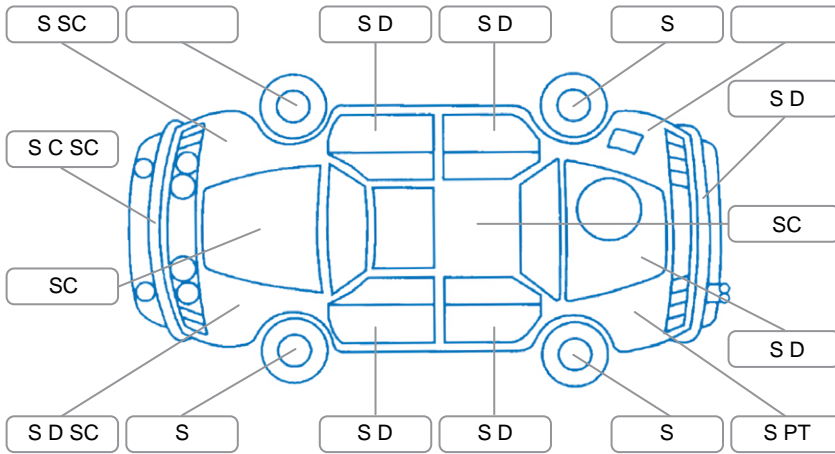

Report ID:	28,067,361	Version:	1
Created:	10 Apr 2026		

Make:	Ford	Model:	Ranger
Body Style:	Utility	Year:	2015
Rego No.:	HWJ452	Rego Expiry:	13 Aug 2026
WoF Expiry:	21 Apr 2027	Odometer:	277,553 Kms
Good No.:	28067361	VIN:	MNAUMFF50EW303886
Next Service:	287,500kms	Service History:	No

Key
 S = Scratch R = Rust C = Crack * = Decals W = Significant scuffs
 D = Dent PT = Paint defect P = Pin dent SC = Stone Chips

Note: some defects and blemishes may not be displayed in the diagram

Body Inspection Comments