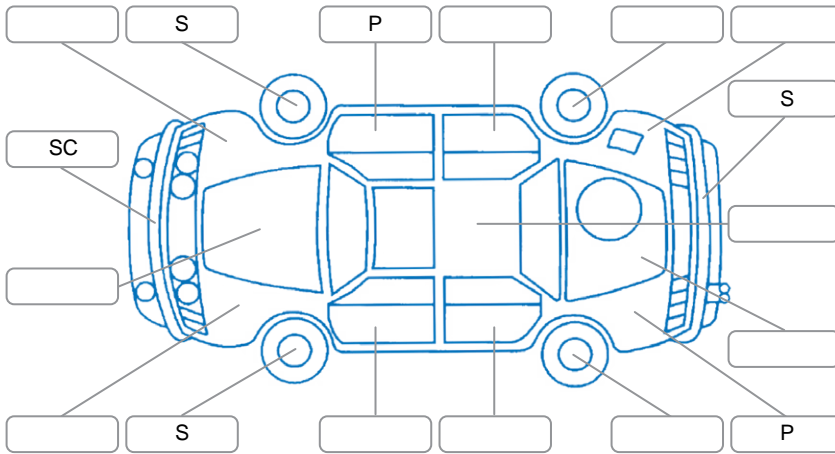

Key
 S = Scratch R = Rust C = Crack * = Decals W = Significant scuffs
 D = Dent PT = Paint defect P = Pin dent SC = Stone Chips

Note: some defects and blemishes may not be displayed in the diagram

Body Inspection Comments

Conditions During Body Inspection: Dry Wet

Under Carriage and Under Bonnet Inspection Comments

Interior Comments

Seats:	Good
Carpets:	Good
Panels:	Good
Dashboard:	Good

General Comments

Road Conditions During Test Drive	Dry	
Engine Timing Mechanism	Timing Chain	
Evidence of Cam Belt Replacement	<input type="checkbox"/> Yes <input type="checkbox"/> No	Kms
Inspected by:	LukaAjitvan Woerden	
Published by:	Cody O'Neill	
Inspection Date:	26 Mar 2026	