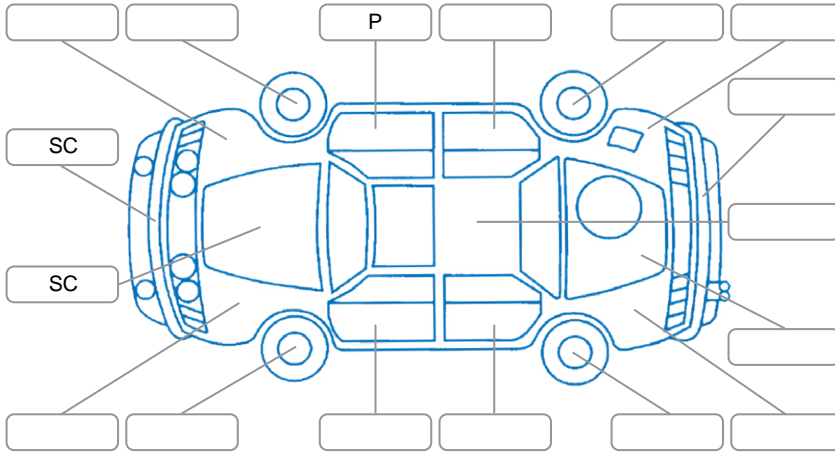

Report ID:	28,067,229	Version:	1
Created:	26 Mar 2026		

Make:	Holden	Model:	Barina
Body Style:	Hatchback	Year:	2016
Rego No.:	JQF280	Rego Expiry:	20 Oct 2026
WoF Expiry:	02 Mar 2027	Odometer:	183,346 Kms
Good No.:	28067229	VIN:	KL3TA48E9GB610920
Next Service:	182,000kms	Service History:	No

Key

S = Scratch R = Rust C = Crack * = Decals W = Significant scuffs
 D = Dent PT = Paint defect P = Pin dent SC = Stone Chips

Note: some defects and blemishes may not be displayed in the diagram

Body Inspection Comments

Conditions During Body Inspection	Wet
-----------------------------------	-----

Under Carriage and Under Bonnet Inspection Comments

Oil leaks.

Interior Comments

Seats:	Good
Carpets:	Good
Panels:	Good
Dashboard:	steering wheel worn