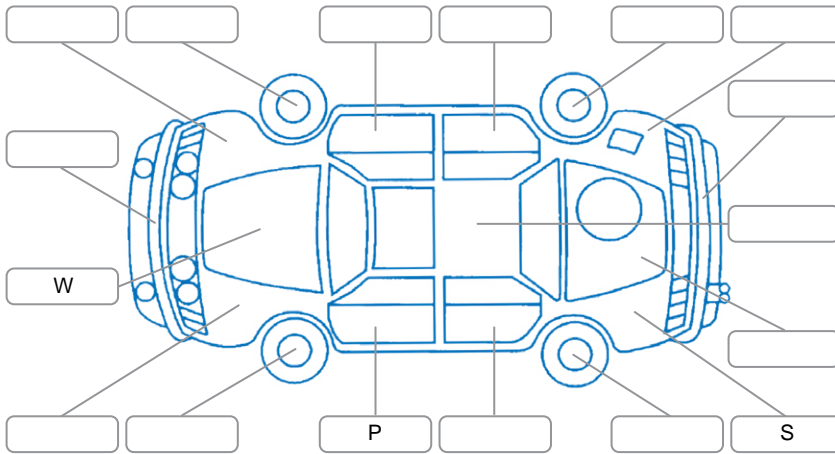

Report ID:	28,067,077	Version:	1
Created:	01 Apr 2026		

Make:	Subaru	Model:	XV
Body Style:	Hatchback	Year:	2013
Rego No.:	PRT987	Rego Expiry:	29 Jan 2027
WoF Expiry:	10 Jul 2026	Odometer:	104,059 Kms
Good No.:	28067077	VIN:	7AT0GF1XX22048498
Next Service:	119000	Service History:	No

**Key**  
 S = Scratch    R = Rust    C = Crack    \* = Decals    W = Significant scuffs  
 D = Dent    PT = Paint defect    P = Pin dent    SC = Stone Chips

Note: some defects and blemishes may not be displayed in the diagram