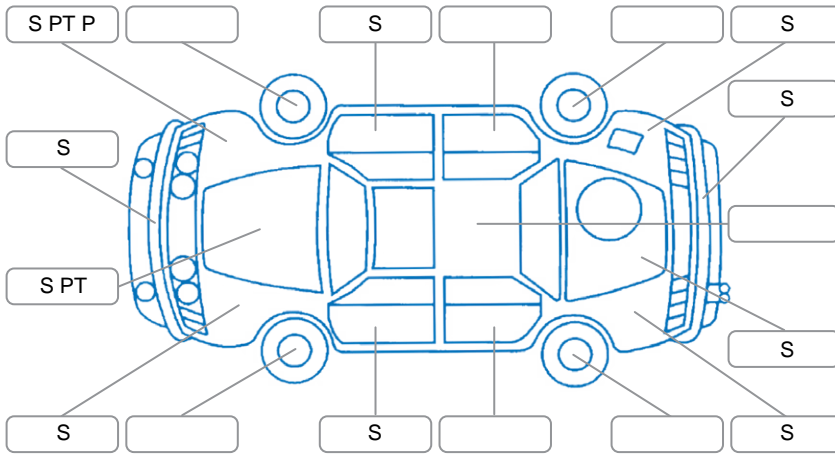

Report ID:	28,067,031	Version:	2
Created:	14 Apr 2026		

Make:	Ford	Model:	Ranger
Body Style:	Utility	Year:	2016
Rego No.:	JYF722	Rego Expiry:	26 Aug 2026
WoF Expiry:	28 Apr 2027	Odometer:	206,951 Kms
Good No.:	28067031	VIN:	MNAUMAF50GW553059
Next Service:	216000	Service History:	No

Key

S = Scratch R = Rust C = Crack * = Decals W = Significant scuffs
 D = Dent PT = Paint defect P = Pin dent SC = Stone Chips

Note: some defects and blemishes may not be displayed in the diagram

Body Inspection Comments