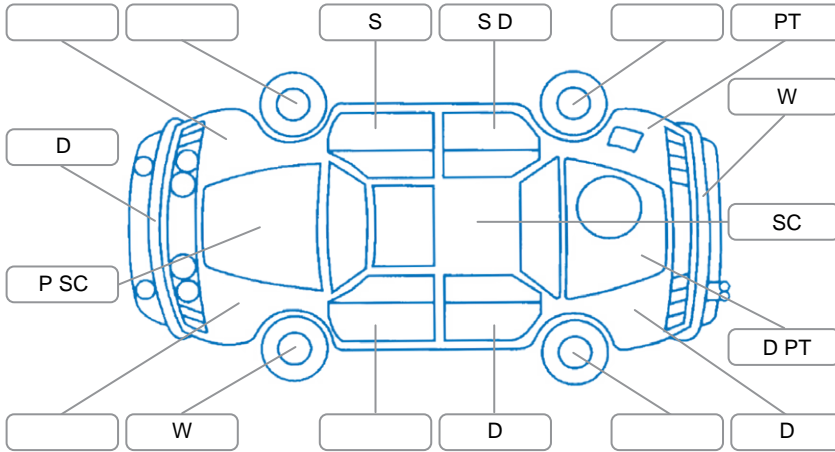

Report ID:	28,066,977	Version:	1
Created:	01 Apr 2026		

Make:	Toyota	Model:	Hiace
Body Style:	Van	Year:	2014
Rego No.:	HKW713	Rego Expiry:	15 Apr 2026
WoF Expiry:	15 Dec 2026	Odometer:	142,219 Kms
Good No.:	28066977	VIN:	JTFHT02P605014726
Next Service:	148,000 Kms	Service History:	No

Key
 S = Scratch R = Rust C = Crack * = Decals W = Significant scuffs
 D = Dent PT = Paint defect P = Pin dent SC = Stone Chips

Note: some defects and blemishes may not be displayed in the diagram

Body Inspection Comments

Emblem missing from boot lid
 Front bumper cracking on bottom left side

Conditions During Body Inspection Dry

Under Carriage and Under Bonnet Inspection Comments

2WD

Interior Comments

Seats:	Good
Carpets:	Hole in drivers floor mat
Panels:	Average
Dashboard:	Good