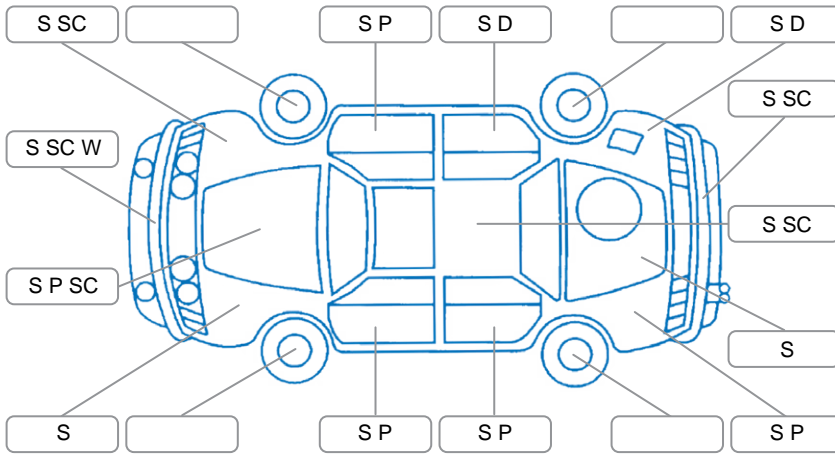

Report ID:	28,066,880	Version:	2
Created:	01 Apr 2026		

Make:	Mazda	Model:	Mazda2
Body Style:	Hatchback	Year:	2013
Rego No.:	GYM747	Rego Expiry:	25 May 2026
WoF Expiry:	15 Apr 2027	Odometer:	197,287 Kms
Good No.:	28066880	VIN:	JM0DE10Y2D0260923
Next Service:	206000	Service History:	No

Key
 S = Scratch R = Rust C = Crack * = Decals W = Significant scuffs
 D = Dent PT = Paint defect P = Pin dent SC = Stone Chips

Note: some defects and blemishes may not be displayed in the diagram

Body Inspection Comments