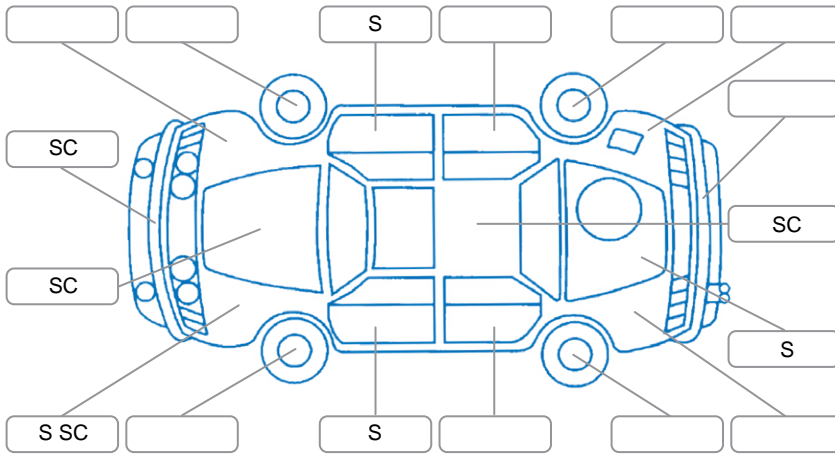

Report ID:	28,066,707	Version:	3
Created:	30 Mar 2026		

Make:	Nissan	Model:	Note
Body Style:	Hatchback	Year:	2018
Rego No.:	QAF128	Rego Expiry:	08 Dec 2026
WoF Expiry:	24 Jul 2026	Odometer:	123,487 Kms
Good No.:	28066707	VIN:	7AT0DH79X23154666
Next Service:	133487	Service History:	Yes

**Key**  
 S = Scratch    R = Rust    C = Crack    \* = Decals    W = Significant scuffs  
 D = Dent    PT = Paint defect    P = Pin dent    SC = Stone Chips

Note: some defects and blemishes may not be displayed in the diagram