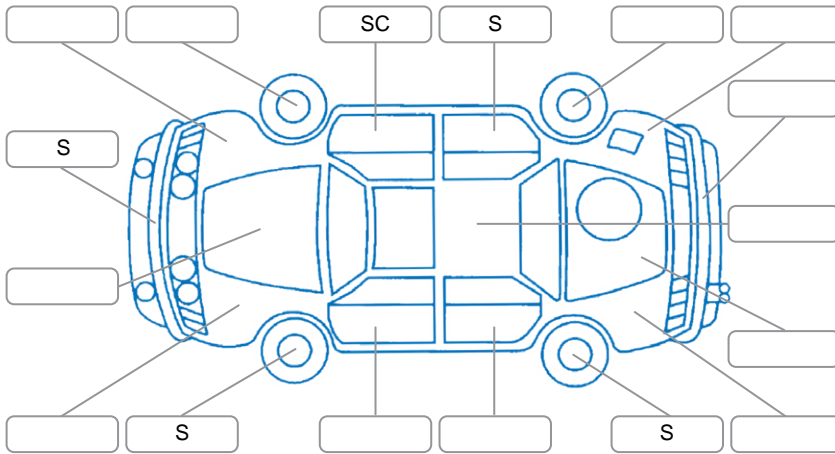

Key

S = Scratch R = Rust C = Crack * = Decals W = Significant scuffs
 D = Dent PT = Paint defect P = Pin dent SC = Stone Chips

Note: some defects and blemishes may not be displayed in the diagram

Body Inspection Comments

Conditions During Body Inspection: Dry

Under Carriage and Under Bonnet Inspection Comments

Interior Comments

Seats:	Good
Carpets:	Good
Panels:	Good
Dashboard:	Good

General Comments

Road Conditions During Test Drive	Dry		
Engine Timing Mechanism	Timing Chain		
Evidence of Cam Belt Replacement	<input type="checkbox"/> Yes	<input type="checkbox"/> No	Kms
Inspected by:	Chris McQuade		
Published by:	Nitiphum Yordsiri		
Inspection Date:	23 Mar 2026		