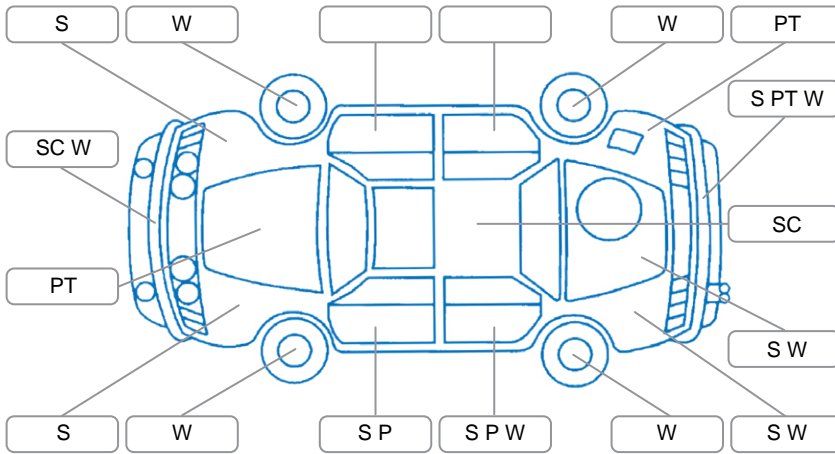

Report ID:	28,066,661	Version:	2
Created:	04 Jun 2026		

Make:	Holden	Model:	Commodore
Body Style:	Sedan	Year:	2016
Rego No.:	KDK733	Rego Expiry:	14 Nov 2026
WoF Expiry:	07 Apr 2027	Odometer:	173,808 Kms
Good No.:	28066661	VIN:	6G1FB5E3XGL244358
Next Service:	183,796 Kms	Service History:	No

Key
 S = Scratch R = Rust C = Crack * = Decals W = Significant scuffs
 D = Dent PT = Paint defect P = Pin dent SC = Stone Chips

Note: some defects and blemishes may not be displayed in the diagram

Body Inspection Comments

Conditions During Body Inspection: Wet

Under Carriage and Under Bonnet Inspection Comments

RWD

Interior Comments

Seats:	Rip in driver's seat, otherwise good
Carpets:	Rip on driver's floor mat, otherwise good
Panels:	Good
Dashboard:	Good