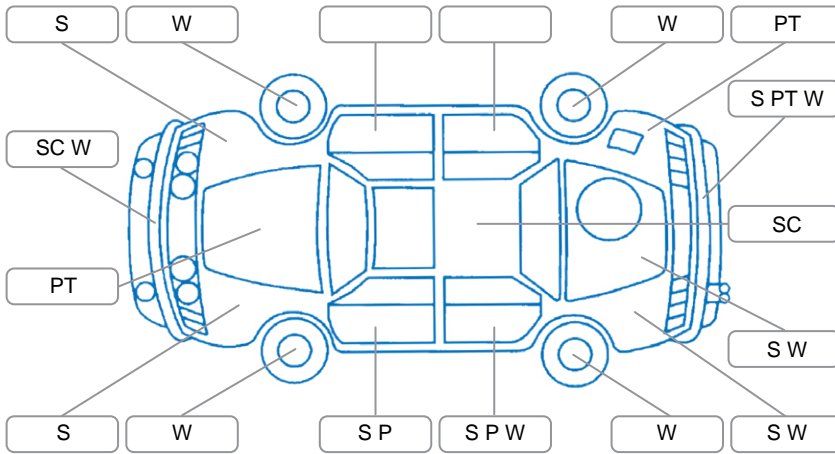

Report ID:	28,066,661	Version:	1
Created:	15 Apr 2026		

Make:	Holden	Model:	Commodore
Body Style:	Sedan	Year:	2016
Rego No.:	KDK733	Rego Expiry:	14 Nov 2026
WoF Expiry:	07 Apr 2027	Odometer:	173,808 Kms
Good No.:	28066661	VIN:	6G1FB5E3XGL244358
Next Service:	183,796 Kms	Service History:	No

Key
 S = Scratch R = Rust C = Crack * = Decals W = Significant scuffs
 D = Dent PT = Paint defect P = Pin dent SC = Stone Chips

Note: some defects and blemishes may not be displayed in the diagram

Body Inspection Comments

Conditions During Body Inspection: Wet

Under Carriage and Under Bonnet Inspection Comments

RWD

Interior Comments

Seats:	Rip in driver's seat, otherwise good
Carpets:	Rip on driver's floor mat, otherwise good
Panels:	Good
Dashboard:	Good