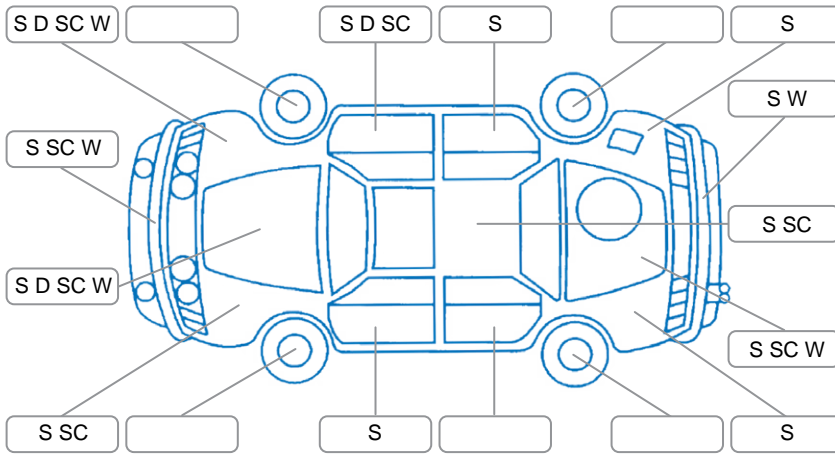

Key
 S = Scratch R = Rust C = Crack * = Decals W = Significant scuffs
 D = Dent PT = Paint defect P = Pin dent SC = Stone Chips

Note: some defects and blemishes may not be displayed in the diagram

Body Inspection Comments

Front bumper poor fitment

Conditions During Body Inspection

Dry

Under Carriage and Under Bonnet Inspection Comments

Interior Comments

Seats:	Average
Carpets:	Poor
Panels:	Good
Dashboard:	Good

General Comments