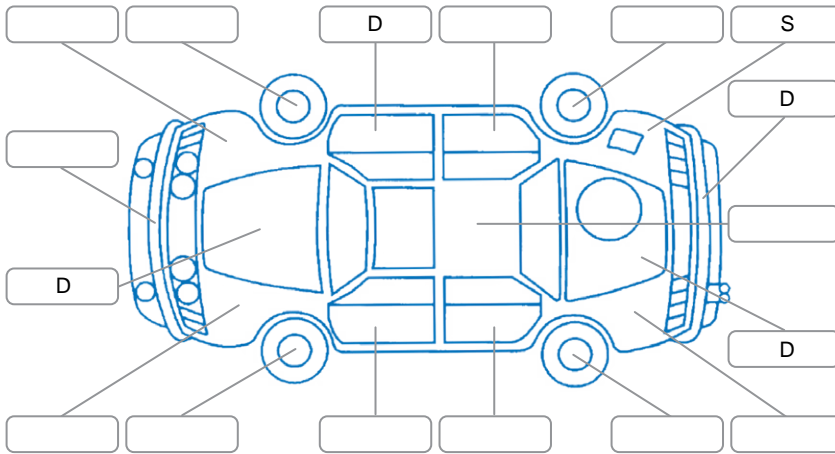

Key
 S = Scratch R = Rust C = Crack * = Decals W = Significant scuffs
 D = Dent PT = Paint defect P = Pin dent SC = Stone Chips

Note: some defects and blemishes may not be displayed in the diagram

Body Inspection Comments

L tail light damage, cargo area Tonneau minor rip

Conditions During Body Inspection Wet

Under Carriage and Under Bonnet Inspection Comments

Interior Comments

Seats:	Good
Carpets:	Good
Panels:	Good
Dashboard:	Good