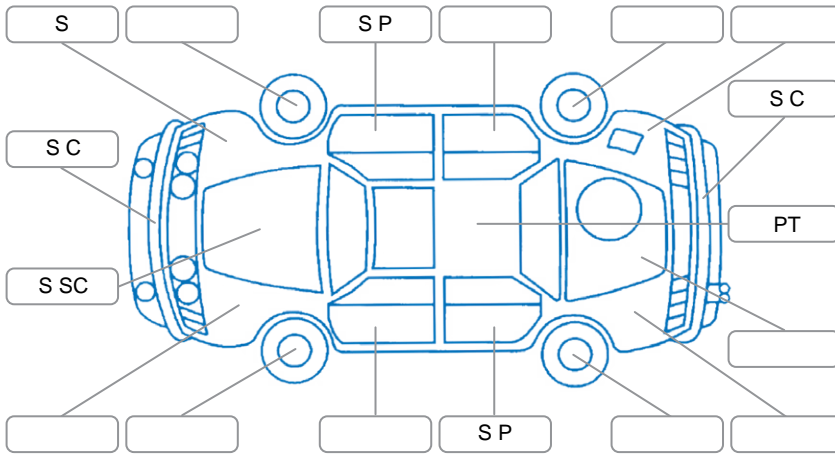

Key
 S = Scratch R = Rust C = Crack * = Decals W = Significant scuffs
 D = Dent PT = Paint defect P = Pin dent SC = Stone Chips

Note: some defects and blemishes may not be displayed in the diagram

Body Inspection Comments

Small crack in right rear light in tail door

Conditions During Body Inspection Dry

Under Carriage and Under Bonnet Inspection Comments

Interior Comments

Seats:	Average
Carpets:	Average
Panels:	Average
Dashboard:	Average