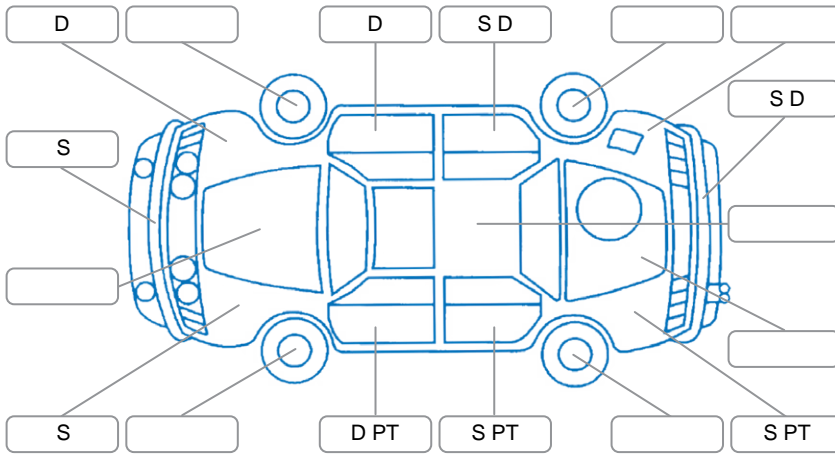

Report ID:	28,066,402	Version:	4
Created:	04 Apr 2026		

Make:	Toyota	Model:	Rav4
Body Style:	SUV	Year:	2011
Rego No.:	RKG571	Rego Expiry:	29 Jun 2026
WoF Expiry:	08 Oct 2026	Odometer:	201,172 Kms
Good No.:	28066402	VIN:	JTMBD33V205278374
Next Service:	no sticker	Service History:	No

**Key**  
 S = Scratch    R = Rust    C = Crack    \* = Decals    W = Significant scuffs  
 D = Dent    PT = Paint defect    P = Pin dent    SC = Stone Chips

Note: some defects and blemishes may not be displayed in the diagram