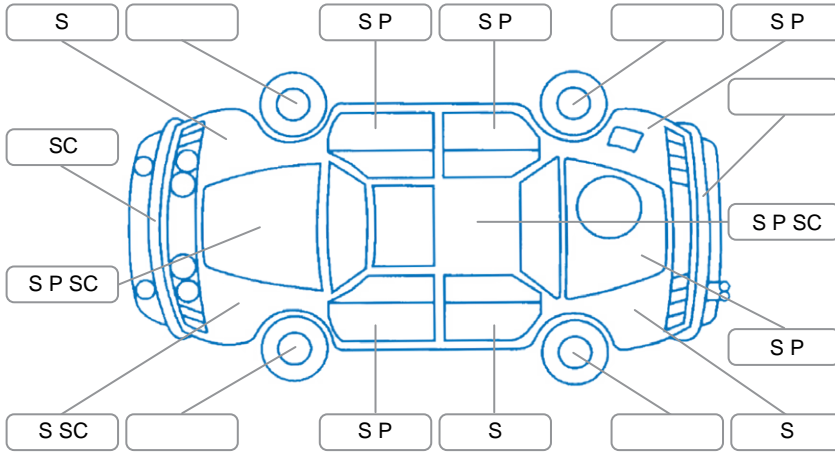

Report ID:	28,066,206	Version:	3
Created:	08 Apr 2026		

Make:	Nissan	Model:	Navara
Body Style:	Utility	Year:	2021
Rego No.:	NKR828	Rego Expiry:	07 Apr 2027
WoF Expiry:	21 Apr 2027	Odometer:	139,096 Kms
Good No.:	28066206	VIN:	MNTCBAD23A0000565
Next Service:	142000	Service History:	Yes

Key

S = Scratch R = Rust C = Crack * = Decals W = Significant scuffs
 D = Dent PT = Paint defect P = Pin dent SC = Stone Chips

Note: some defects and blemishes may not be displayed in the diagram

Body Inspection Comments

Rear of cab rusted. Left cab corner minor dent

Conditions During Body Inspection

Dry

Under Carriage and Under Bonnet Inspection Comments

Interior Comments

Seats:	Good
Carpets:	Good
Panels:	Good
Dashboard:	Good