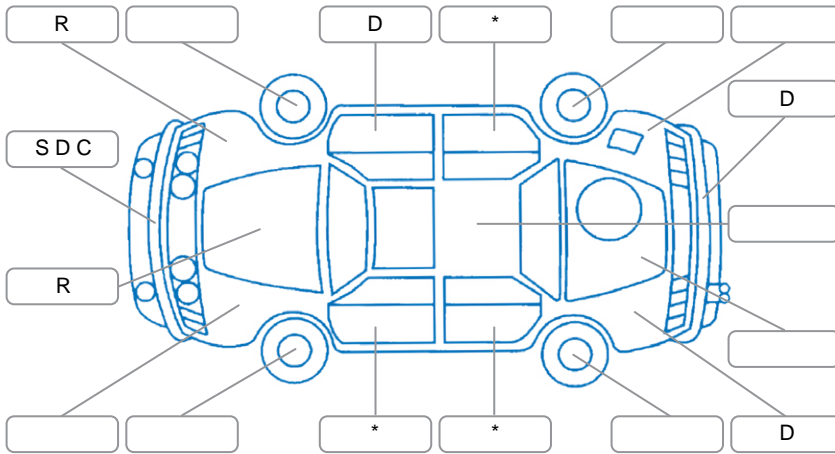

Report ID:	28,066,186	Version:	3
Created:	08 Apr 2026		

Make:	Toyota	Model:	Hilux
Body Style:	Utility	Year:	2020
Rego No.:	NEH874	Rego Expiry:	01 Jun 2026
WoF Expiry:	10 Dec 2026	Odometer:	146,669 Kms
Good No.:	28066186	VIN:	MR0JA3DD600347561
Next Service:	158,000 kms	Service History:	Yes

Key
 S = Scratch R = Rust C = Crack * = Decals W = Significant scuffs
 D = Dent PT = Paint defect P = Pin dent SC = Stone Chips

Note: some defects and blemishes may not be displayed in the diagram

Body Inspection Comments

Conditions During Body Inspection: Dry

Under Carriage and Under Bonnet Inspection Comments

Interior Comments

Seats:	Average
Carpets:	Average
Panels:	Average
Dashboard:	Good

General Comments

Road Conditions During Test Drive	Dry
Engine Timing Mechanism	Timing Chain
Evidence of Cam Belt Replacement	<input type="checkbox"/> Yes <input type="checkbox"/> No Kms
Inspected by:	Marlon Espena
Published by:	Henry Manders
Inspection Date:	24 Mar 2026