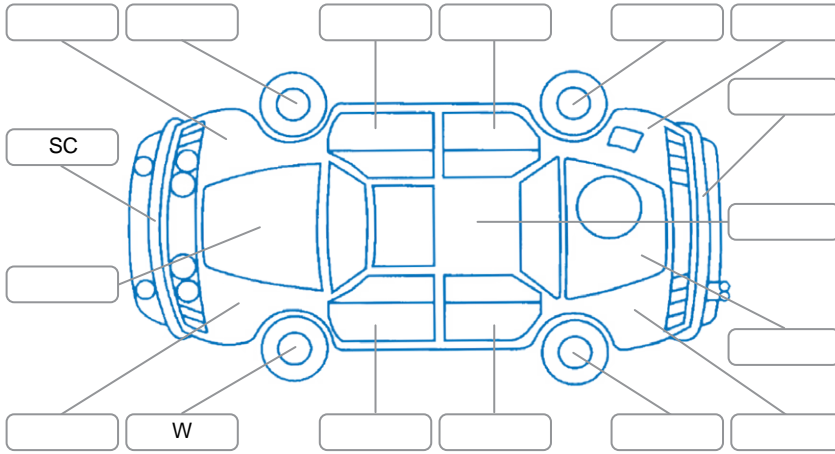

Report ID:	28,066,172	Version:	1
Created:	20 Mar 2026		

Make:	KIA	Model:	Sorento
Body Style:	SUV	Year:	2021
Rego No.:	TAANS	Rego Expiry:	13 Apr 2026
WoF Expiry:	09 Feb 2027	Odometer:	32,000 Kms
Good No.:	28066172	VIN:	KNARH81BWM5068112
Next Service:	40000	Service History:	Yes

Key

S = Scratch R = Rust C = Crack * = Decals W = Significant scuffs
 D = Dent PT = Paint defect P = Pin dent SC = Stone Chips

Note: some defects and blemishes may not be displayed in the diagram

Body Inspection Comments