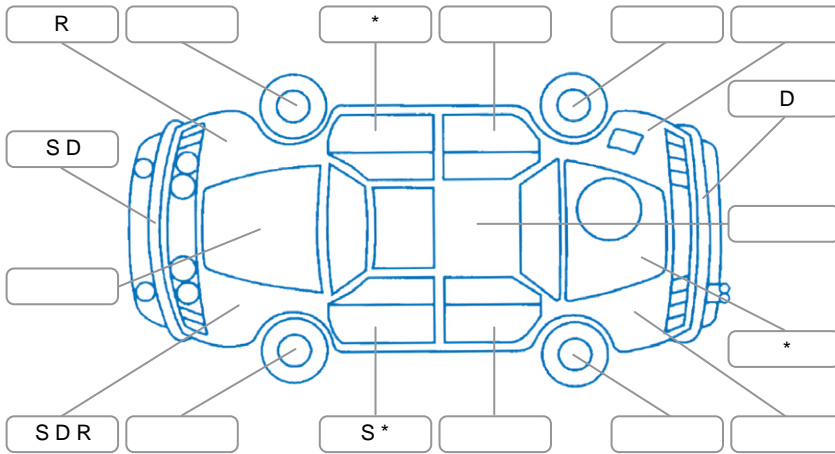

Report ID:	28,066,155	Version:	1
Created:	24 Mar 2026		

Make:	Toyota	Model:	Hilux
Body Style:	Utility	Year:	2020
Rego No.:	MWD298	Rego Expiry:	01 Jun 2026
WoF Expiry:	25 Jul 2026	Odometer:	140,165 Kms
Good No.:	28066155	VIN:	MR0JA3DD600346748
Next Service:	150,000 kms	Service History:	Yes

**Key**

S = Scratch    R = Rust    C = Crack    \* = Decals    W = Significant scuffs  
 D = Dent    PT = Paint defect    P = Pin dent    SC = Stone Chips

Note: some defects and blemishes may not be displayed in the diagram