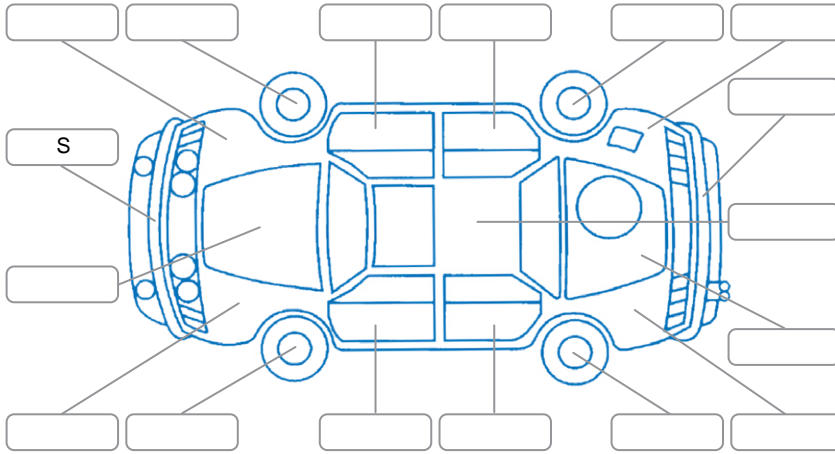

Report ID:	28,066,036	Version:	1
Created:	10 Apr 2026		

Make:	Mitsubishi	Model:	Mirage
Body Style:	Hatchback	Year:	2023
Rego No.:	QAB67	Rego Expiry:	19 Jun 2026
WoF Expiry:	21 Apr 2027	Odometer:	8,319 Kms
Good No.:	28066036	VIN:	MMAXTA03ANH004037
Next Service:	18,318kms	Service History:	Yes

Key

S = Scratch R = Rust C = Crack * = Decals W = Significant scuffs
 D = Dent PT = Paint defect P = Pin dent SC = Stone Chips

Note: some defects and blemishes may not be displayed in the diagram

Body Inspection Comments