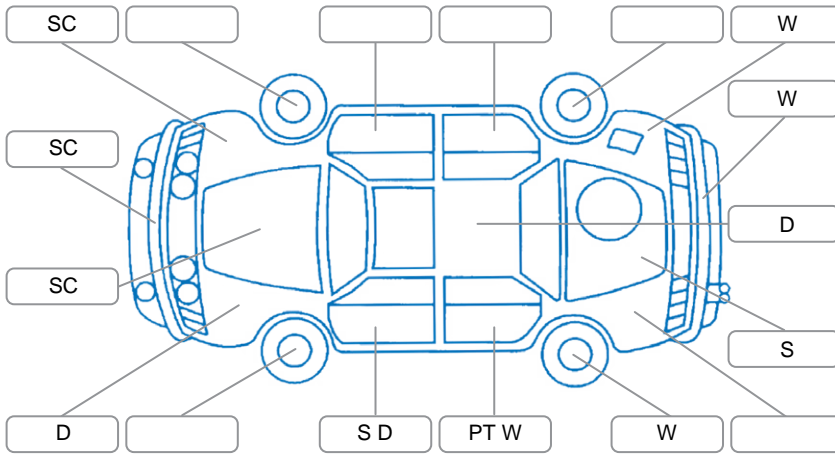

Report ID:	28,065,945	Version:	3
Created:	30 Apr 2026		

Make:	Mitsubishi	Model:	Lancer
Body Style:	Sedan	Year:	2012
Rego No.:	GQC459	Rego Expiry:	10 Sep 2026
WoF Expiry:	08 Apr 2027	Odometer:	177,393 Kms
Good No.:	28065945	VIN:	JMFSTCY4ACU006276
Next Service:	187000	Service History:	No

Key
 S = Scratch R = Rust C = Crack * = Decals W = Significant scuffs
 D = Dent PT = Paint defect P = Pin dent SC = Stone Chips

Note: some defects and blemishes may not be displayed in the diagram

Body Inspection Comments

Conditions During Body Inspection: Dry

Under Carriage and Under Bonnet Inspection Comments

Interior Comments

Seats:	Good
Carpets:	Good
Panels:	Good
Dashboard:	Good

General Comments

Road Conditions During Test Drive	Dry	
Engine Timing Mechanism	Timing Chain	
Evidence of Cam Belt Replacement	<input type="checkbox"/> Yes <input type="checkbox"/> No	Kms
Inspected by:	Greg Morgan	
Published by:	Stuart Manson	
Inspection Date:	20 Mar 2026	