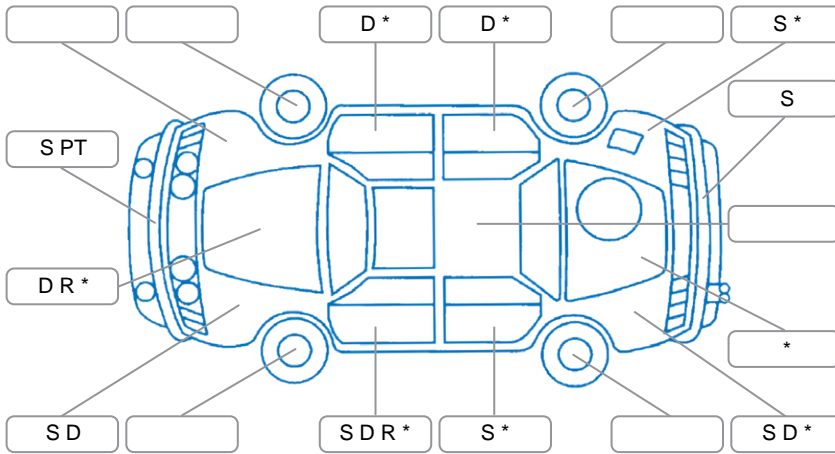

Key

S = Scratch R = Rust C = Crack * = Decals W = Significant scuffs
 D = Dent PT = Paint defect P = Pin dent SC = Stone Chips

Note: some defects and blemishes may not be displayed in the diagram

Body Inspection Comments

Interior floor and roof rust, r rear reflector missing, L tail light cracked, tail gate body seal torn, engine oil leak, transmission rear seal leak,

Conditions During Body Inspection

Dry

Under Carriage and Under Bonnet Inspection Comments