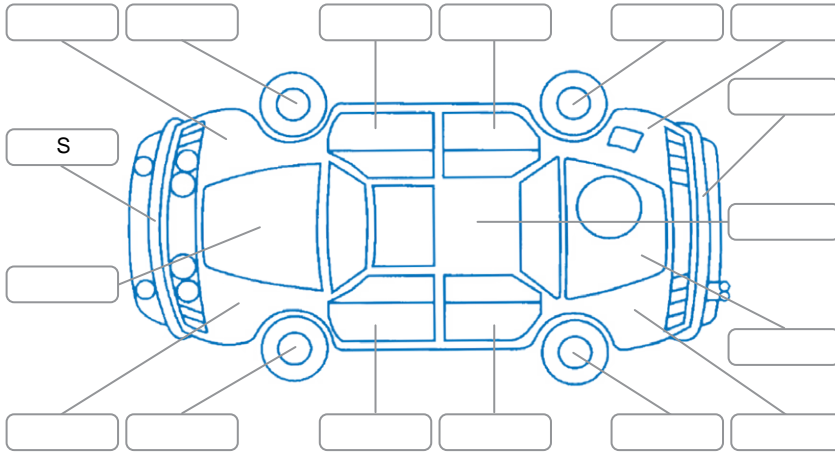

Report ID:	28,065,810	Version:	2
Created:	26 Mar 2026		

Make:	Ford	Model:	Ranger
Body Style:	Utility	Year:	2020
Rego No.:	NBC410	Rego Expiry:	15 Sep 2026
WoF Expiry:	09 Sep 2026	Odometer:	138,639 Kms
Good No.:	28065810	VIN:	MPBUMFF50LX277936
Next Service:	135,926 kms	Service History:	Yes

Key

S = Scratch R = Rust C = Crack * = Decals W = Significant scuffs
 D = Dent PT = Paint defect P = Pin dent SC = Stone Chips

Note: some defects and blemishes may not be displayed in the diagram

Body Inspection Comments

Engine oil leak, underbody start rust.

Conditions During Body Inspection

Wet

Under Carriage and Under Bonnet Inspection Comments

Interior Comments

Seats:	Average
Carpets:	Average
Panels:	Average
Dashboard:	Good

General Comments

Driver's door check strap noisy, windscreen cracked cva, L running board damage, tyre monitoring light on,

Road Conditions During Test Drive Wet

Engine Timing Mechanism Timing Chain

Evidence of Cam Belt Replacement Yes No Kms