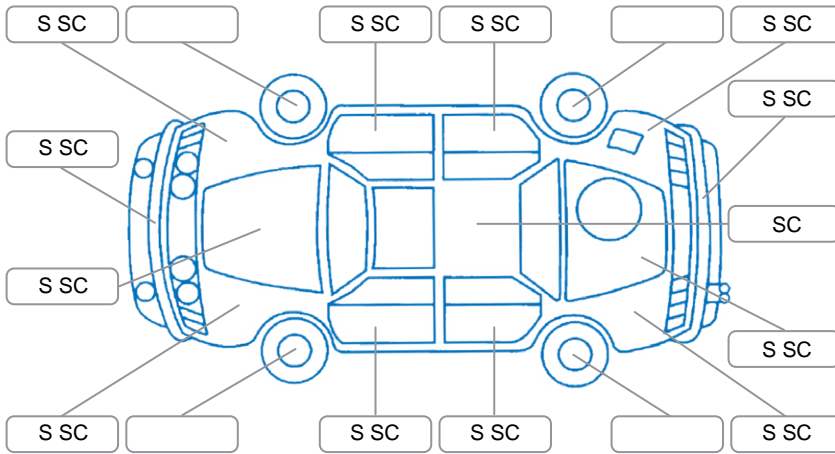

Report ID:	28,065,555	Version:	1
Created:	24 Mar 2026		

Make:	Nissan	Model:	Wingroad
Body Style:	Wagon	Year:	2006
Rego No.:	NEY492	Rego Expiry:	01 Jun 2026
WoF Expiry:	06 Dec 2026	Odometer:	126,896 Kms
Good No.:	28065555	VIN:	7AT0DH5GX19000635
Next Service:	134000	Service History:	No

Key
 S = Scratch R = Rust C = Crack * = Decals W = Significant scuffs
 D = Dent PT = Paint defect P = Pin dent SC = Stone Chips

Note: some defects and blemishes may not be displayed in the diagram

Body Inspection Comments

Minor stonechips on windscreen

Conditions During Body Inspection

Dry

Under Carriage and Under Bonnet Inspection Comments

Front wheel drive

Interior Comments

Seats: Good

Carpets: Good

Panels: Good

Dashboard: Good

General Comments

Road Conditions During Test Drive

Dry

Engine Timing Mechanism

Timing Chain

Evidence of Cam Belt Replacement