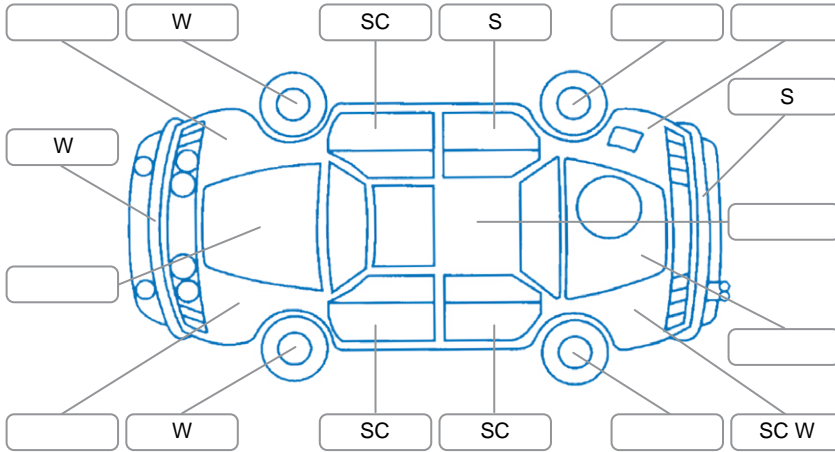

Report ID:	28,065,490	Version:	2
Created:	12 Apr 2026		

Make:	Mercedes-Benz	Model:	B180
Body Style:	Wagon	Year:	2012
Rego No.:	KRA597	Rego Expiry:	25 Jun 2026
WoF Expiry:	09 Apr 2027	Odometer:	63,925 Kms
Good No.:	28065490	VIN:	WDD2462422J044437
Next Service:	75,000 km	Service History:	No

Key

S = Scratch R = Rust C = Crack * = Decals W = Significant scuffs
 D = Dent PT = Paint defect P = Pin dent SC = Stone Chips

Note: some defects and blemishes may not be displayed in the diagram

Body Inspection Comments

Conditions During Body Inspection: Dry

Under Carriage and Under Bonnet Inspection Comments

Front wheel drive.
Freshly serviced.

Interior Comments

Seats:	Average
Carpets:	Average
Panels:	Average
Dashboard:	Average