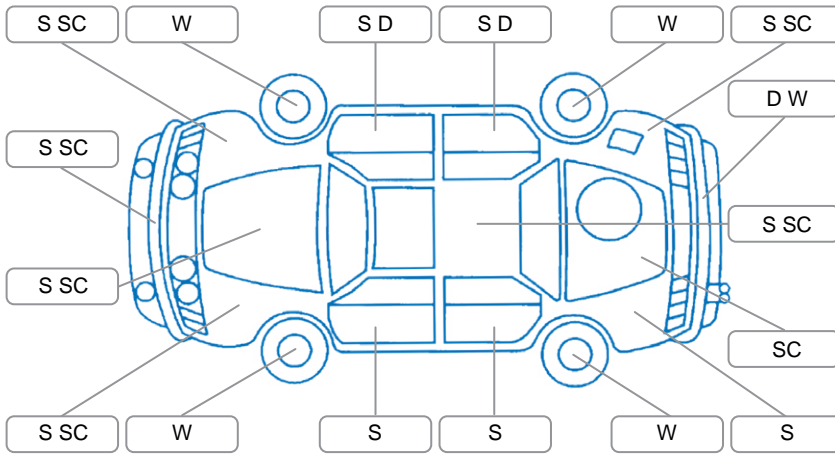

Make:	Hyundai	Model:	Getz
Body Style:	Hatchback	Year:	2007
Rego No.:	LJT280	Rego Expiry:	17 May 2026
WoF Expiry:	18 Nov 2026	Odometer:	165,772 Kms
Good No.:	28065488	VIN:	KMHBU51DR8U732519
Next Service:	175,000km	Service History:	No

Key

S = Scratch R = Rust C = Crack * = Decals W = Significant scuffs
 D = Dent PT = Paint defect P = Pin dent SC = Stone Chips

Note: some defects and blemishes may not be displayed in the diagram

Body Inspection Comments

Windscreen stone chips

Conditions During Body Inspection

Dry

Under Carriage and Under Bonnet Inspection Comments

Front wheel drive

Interior Comments

Seats:	Average
Carpets:	Average
Panels:	Average
Dashboard:	Good