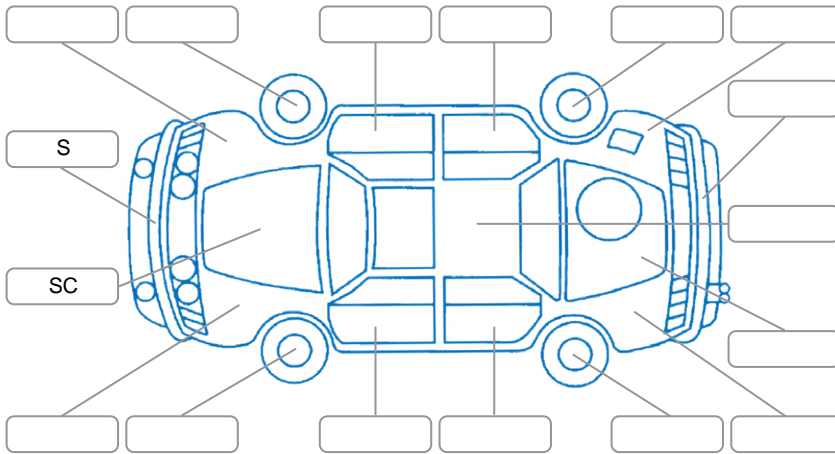

Key

S = Scratch R = Rust C = Crack * = Decals W = Significant scuffs
 D = Dent PT = Paint defect P = Pin dent SC = Stone Chips

Note: some defects and blemishes may not be displayed in the diagram

Body Inspection Comments

Conditions During Body Inspection: Dry

Under Carriage and Under Bonnet Inspection Comments

Interior Comments

Seats:	Good
Carpets:	Good
Panels:	Good
Dashboard:	Good

General Comments

4WD

Road Conditions During Test Drive	Dry		
Engine Timing Mechanism	Timing Chain		
Evidence of Cam Belt Replacement	<input type="checkbox"/> Yes	<input type="checkbox"/> No	Kms
Inspected by:	Haden Brown		
Published by:	Haden Brown		
Inspection Date:	22 Mar 2026		