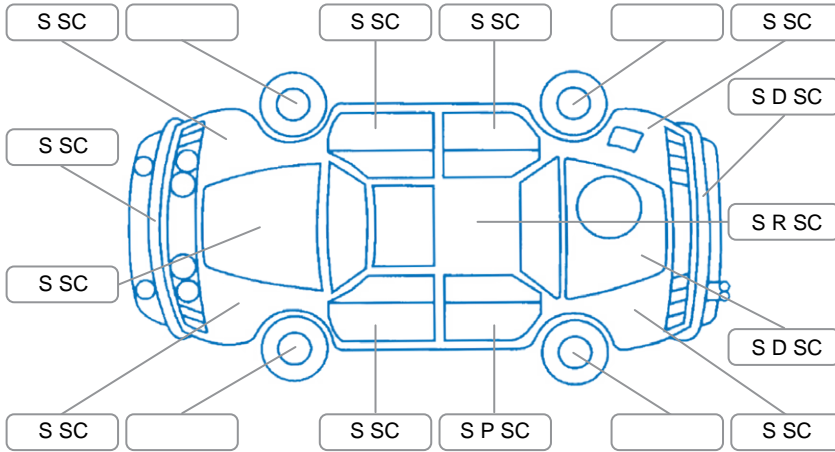

Report ID:	28,065,367	Version:	1
Created:	22 Mar 2026		

Make:	Mazda	Model:	Bongo
Body Style:	Van	Year:	2004
Rego No.:	GFB582	Rego Expiry:	22 Mar 2026
WoF Expiry:	20 Sep 2026	Odometer:	292,323 Kms
Good No.:	28065367	VIN:	7AT0C10WX11301740
Next Service:	302000	Service History:	No

**Key**

S = Scratch    R = Rust    C = Crack    \* = Decals    W = Significant scuffs  
 D = Dent    PT = Paint defect    P = Pin dent    SC = Stone Chips

Note: some defects and blemishes may not be displayed in the diagram

**Body Inspection Comments**

Headlights dull/camper set up in rear/

Conditions During Body Inspection

Dry

**Under Carriage and Under Bonnet Inspection Comments**

2wd/

**Interior Comments**

Seats:	drivers bottom pad ripped
Carpets:	Average
Panels:	Average
Dashboard:	Average