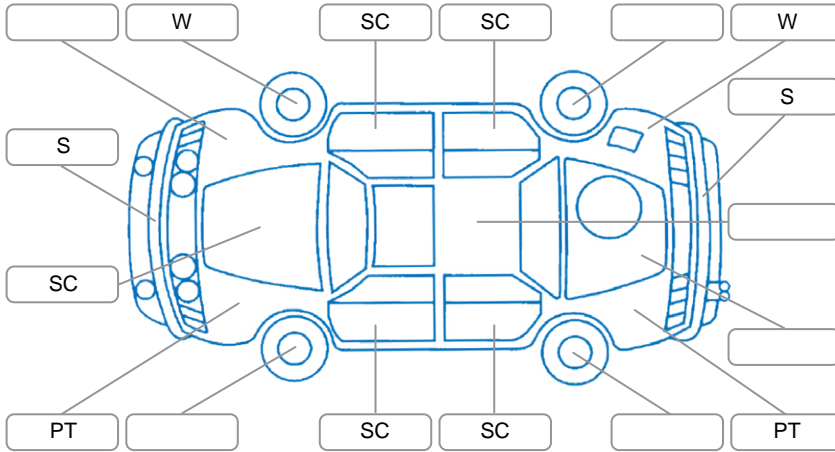

Report ID:	28,065,322	Version:	1
Created:	24 Apr 2026		

Make:	Toyota	Model:	Corolla
Body Style:	Hatchback	Year:	2015
Rego No.:	HYC621	Rego Expiry:	08 Oct 2026
WoF Expiry:	06 May 2027	Odometer:	92,615 Kms
Good No.:	28065322	VIN:	JTNKU3JE70J084445
Next Service:	102,000 kms	Service History:	Yes

Key

S = Scratch R = Rust C = Crack * = Decals W = Significant scuffs
 D = Dent PT = Paint defect P = Pin dent SC = Stone Chips

Note: some defects and blemishes may not be displayed in the diagram

Body Inspection Comments

Conditions During Body Inspection: Dry

Under Carriage and Under Bonnet Inspection Comments

Front wheel drive.
Freshly serviced.

Interior Comments

Seats:	Average
Carpets:	Average
Panels:	Average
Dashboard:	Average