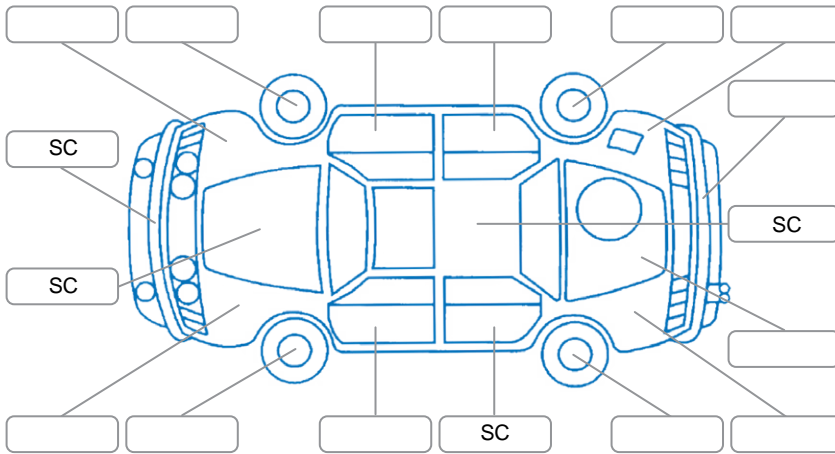

Key

S = Scratch R = Rust C = Crack * = Decals W = Significant scuffs
 D = Dent PT = Paint defect P = Pin dent SC = Stone Chips

Note: some defects and blemishes may not be displayed in the diagram

Body Inspection Comments

Stone chip on passengers side of windscreen.

Conditions During Body Inspection

Dry

Under Carriage and Under Bonnet Inspection Comments

Interior Comments

Seats:	Good
Carpets:	Good
Panels:	Good
Dashboard:	Good