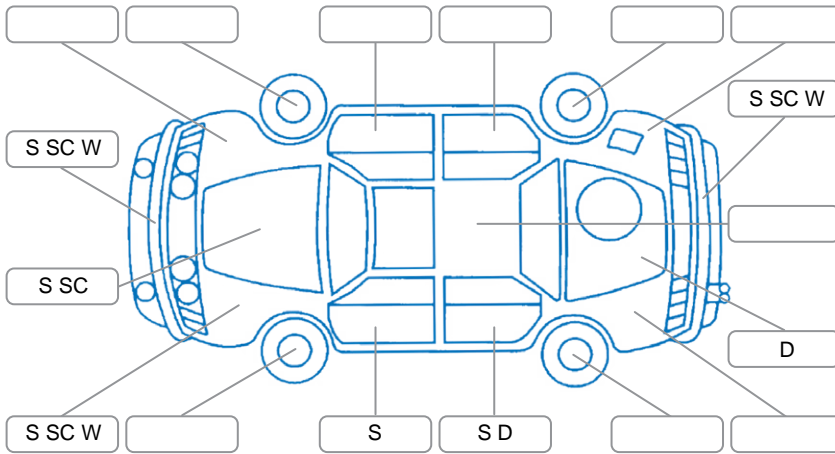

Report ID:	28,065,248	Version:	1
Created:	01 Apr 2026		

Make:	Volkswagen	Model:	Touareg
Body Style:	SUV	Year:	2004
Rego No.:	BWQ320	Rego Expiry:	18 Dec 2025
WoF Expiry:	05 May 2026	Odometer:	211,020 Kms
Good No.:	28065248	VIN:	WVGZZZ7LZ4D054021
Next Service:		Service History:	No

Key
 S = Scratch R = Rust C = Crack * = Decals W = Significant scuffs
 D = Dent PT = Paint defect P = Pin dent SC = Stone Chips

Note: some defects and blemishes may not be displayed in the diagram

Body Inspection Comments

Rhr tire bald inner edge. Scratches stone chips scuffed dents

Conditions During Body Inspection: Dry

Under Carriage and Under Bonnet Inspection Comments

Requires front brake pads. Oil below minimum. Coolant bottle was empty