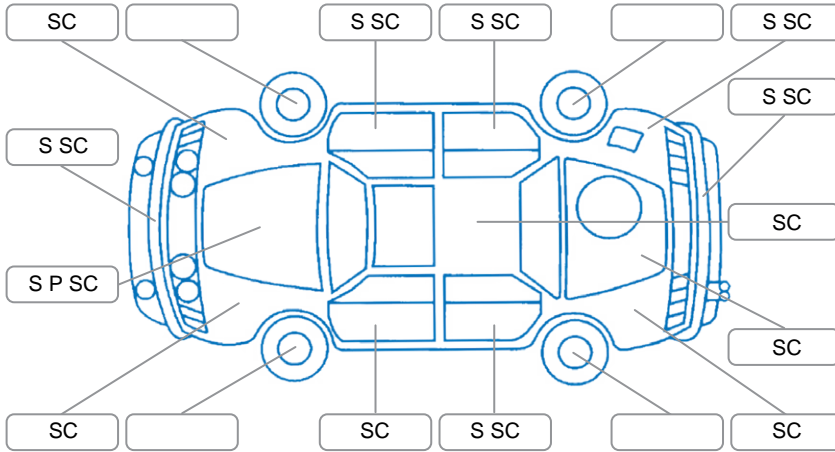

Report ID:	28,065,085	Version:	2
Created:	17 Apr 2026		

Make:	BMW	Model:	X3
Body Style:	SUV	Year:	2007
Rego No.:	EDC759	Rego Expiry:	10 Apr 2026
WoF Expiry:	30 Apr 2027	Odometer:	183,079 Kms
Good No.:	28065085	VIN:	WBAPA92010WB37216
Next Service:	195085	Service History:	No

**Key**

S = Scratch    R = Rust    C = Crack    \* = Decals    W = Significant scuffs  
 D = Dent    PT = Paint defect    P = Pin dent    SC = Stone Chips

Note: some defects and blemishes may not be displayed in the diagram