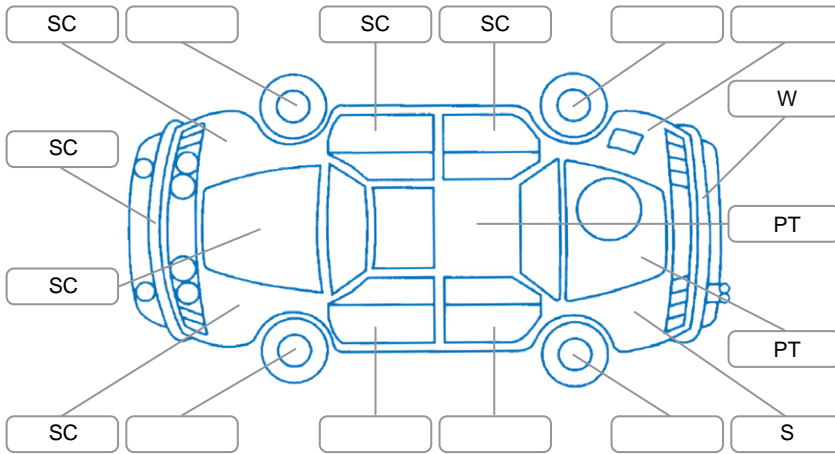

Report ID:	28,064,933	Version:	1
Created:	27 Mar 2026		

Make:	Mitsubishi	Model:	Outlander
Body Style:	SUV	Year:	2007
Rego No.:	EEF549	Rego Expiry:	14 May 2026
WoF Expiry:	26 Jan 2027	Odometer:	203,473 Kms
Good No.:	28064933	VIN:	JMFXMLCW6W7Z001877
Next Service:	210500	Service History:	No

Key

S = Scratch R = Rust C = Crack * = Decals W = Significant scuffs
 D = Dent PT = Paint defect P = Pin dent SC = Stone Chips

Note: some defects and blemishes may not be displayed in the diagram

Body Inspection Comments

Rear wiper worn

Conditions During Body Inspection

Dry

Under Carriage and Under Bonnet Inspection Comments

Interior Comments

Seats:	Good
Carpets:	Good
Panels:	Good
Dashboard:	Good

General Comments

Road Conditions During Test Drive Dry

Engine Timing Mechanism Timing Chain

Evidence of Cam Belt Replacement Yes No Kms

Inspected by: Greg Morgan

Published by: Vincent Lam

Inspection Date: 20 Mar 2026

	OK	Requires Attention	N/A
Engine			
Oil level	✓		
Smoke & fumes	✓		
Engine performance	✓		
Noise	✓		
Coolant condition	✓		
Cooling performance	✓		
Radiator / Hoses (visual)	✓		
Transmission			
Operation	✓		
Noise	✓		
Clutch			✓
CV joints	✓		
Wheel bearings	✓		
Brakes			
Performance	✓		
Hand brake	✓		
Tyres (lowest observed tread depth of tyres)			
Left front			3.0 mm
Right front			3.0 mm
Left rear			5.0 mm
Right rear			5.0 mm
Spare		N/A	
Suspension			
Suspension performance	✓		
Steering performance	✓		
Shock absorbers	✓		
Air Conditioning / Heater			
Operation	✓		
Electrical / Accessories			
Head lights	✓		
Tail lights	✓		
Indicators	✓		
Dashboard warning lights	✓		
Wipers (front & rear)		✓	
Window winder FL	✓		
Window winder FR	✓		
Window winder RL	✓		
Window winder RR	✓		
Rear view mirrors	✓		
Radio (basic test only)	✓		
CD (basic test only)			✓
Number of keys	2		
Central locking	✓		
Remote locking	✓		
Sat. nav. (basic test only)			✓
Reversing camera	✓		