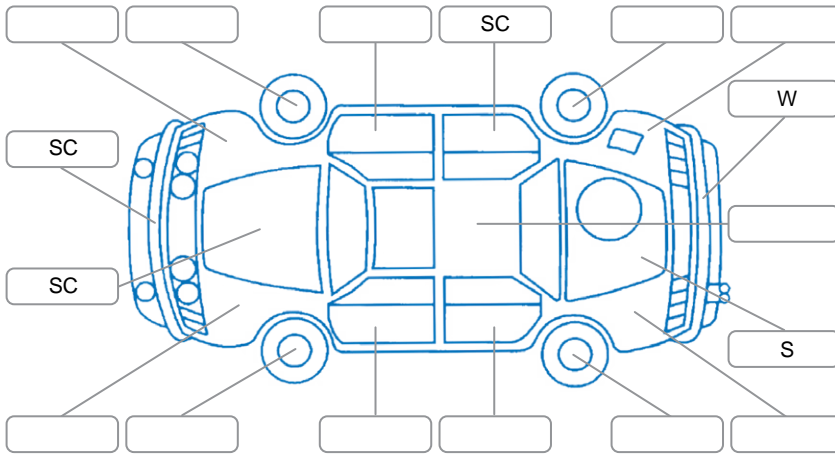

Report ID:	28,064,848	Version:	2
Created:	14 Apr 2026		

Make:	Holden	Model:	Colorado
Body Style:	Utility	Year:	2020
Rego No.:	MSB797	Rego Expiry:	15 Jun 2026
WoF Expiry:	04 Feb 2027	Odometer:	186,450 Kms
Good No.:	28064848	VIN:	MMU148PK0LH628974
Next Service:	194000	Service History:	Yes

Key
 S = Scratch R = Rust C = Crack * = Decals W = Significant scuffs
 D = Dent PT = Paint defect P = Pin dent SC = Stone Chips

Note: some defects and blemishes may not be displayed in the diagram

Body Inspection Comments

Conditions During Body Inspection: Dry

Under Carriage and Under Bonnet Inspection Comments

Interior Comments

Seats:	Good
Carpets:	Good
Panels:	Good
Dashboard:	Good

General Comments

Brake pedal rubber worn

Road Conditions During Test Drive	Dry		
Engine Timing Mechanism	Cambelt		
Evidence of Cam Belt Replacement	<input checked="" type="checkbox"/> Yes	<input type="checkbox"/> No	140,125 Kms
Inspected by:	Greg Morgan		
Published by:	Bailey Seymour		
Inspection Date:	20 Mar 2026		