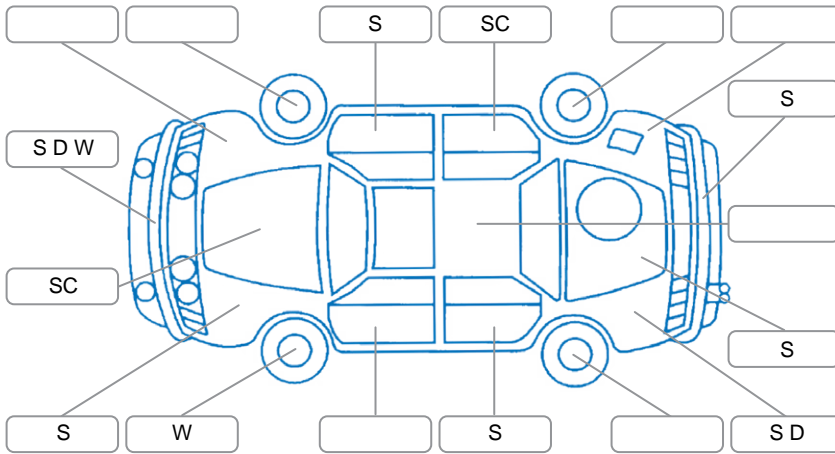

Key

S = Scratch R = Rust C = Crack * = Decals W = Significant scuffs
 D = Dent PT = Paint defect P = Pin dent SC = Stone Chips

Note: some defects and blemishes may not be displayed in the diagram

Body Inspection Comments

LF tyre edge wear.

Conditions During Body Inspection

Wet

Under Carriage and Under Bonnet Inspection Comments

4WD

Interior Comments

Seats:	Good
Carpets:	Good
Panels:	Good
Dashboard:	Good

General Comments