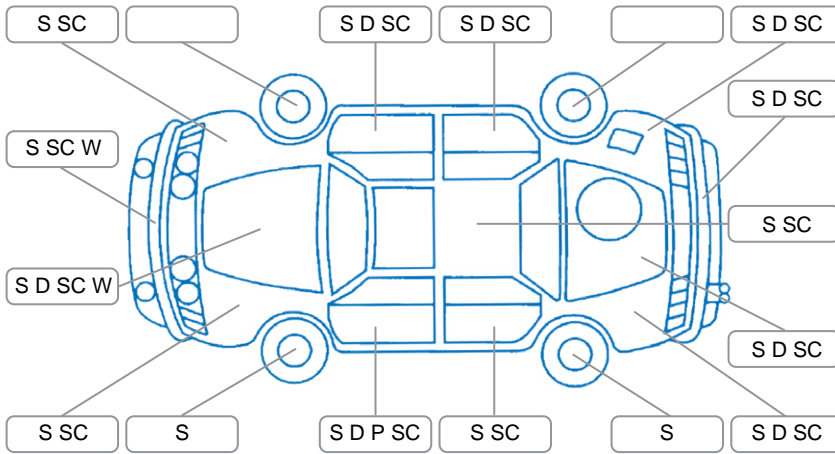

Report ID:	28,064,489	Version:	3
Created:	26 Mar 2026		

Make:	Great Wall	Model:	X200
Body Style:	SUV	Year:	2014
Rego No.:	HUB911	Rego Expiry:	25 Mar 2026
WoF Expiry:	10 Jun 2026	Odometer:	147,223 Kms
Good No.:	28064489	VIN:	LGWFFEA52EB625468
Next Service:	158,000 kms	Service History:	No

Key
 S = Scratch R = Rust C = Crack * = Decals W = Significant scuffs
 D = Dent PT = Paint defect P = Pin dent SC = Stone Chips

Note: some defects and blemishes may not be displayed in the diagram

Body Inspection Comments