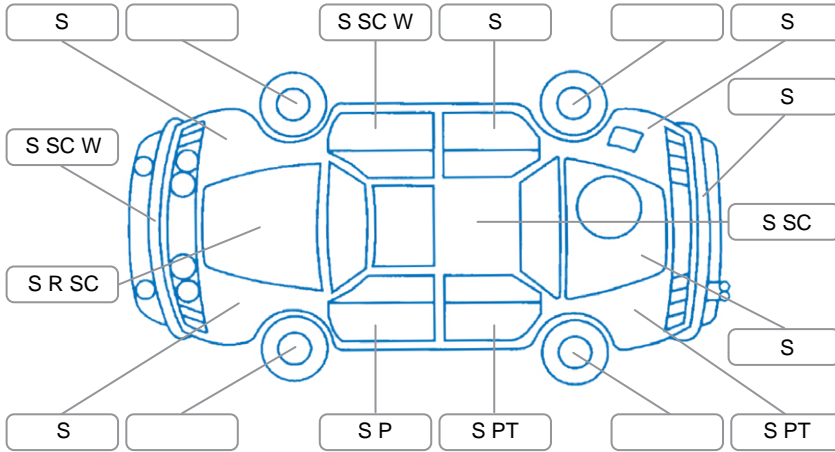

Report ID:	28,064,443	Version:	1
Created:	15 Apr 2026		

Make:	Suzuki	Model:	Celerio
Body Style:	Hatchback	Year:	2018
Rego No.:	LSJ791	Rego Expiry:	28 Jun 2026
WoF Expiry:	29 Apr 2027	Odometer:	107,678 Kms
Good No.:	28064443	VIN:	MMSLFE42S00199653
Next Service:	114,000	Service History:	No

**Key**

S = Scratch    R = Rust    C = Crack    \* = Decals    W = Significant scuffs  
 D = Dent    PT = Paint defect    P = Pin dent    SC = Stone Chips

Note: some defects and blemishes may not be displayed in the diagram