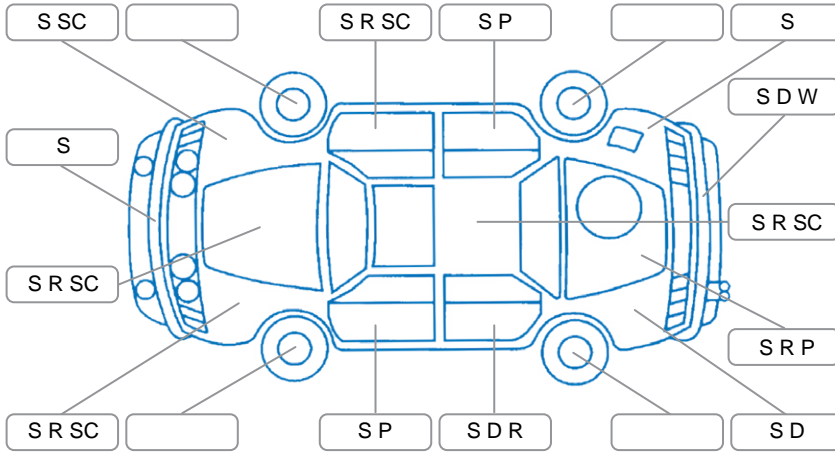

Report ID:	28,064,427	Version:	1
Created:	25 Mar 2026		

Make:	Toyota	Model:	Hilux
Body Style:	Utility	Year:	2020
Rego No.:	MYU192	Rego Expiry:	16 Jul 2026
WoF Expiry:	22 Jul 2026	Odometer:	115,453 Kms
Good No.:	28064427	VIN:	MR0EX3CD401380795
Next Service:	122000	Service History:	Yes

Key

S = Scratch R = Rust C = Crack * = Decals W = Significant scuffs
 D = Dent PT = Paint defect P = Pin dent SC = Stone Chips

Note: some defects and blemishes may not be displayed in the diagram

Body Inspection Comments