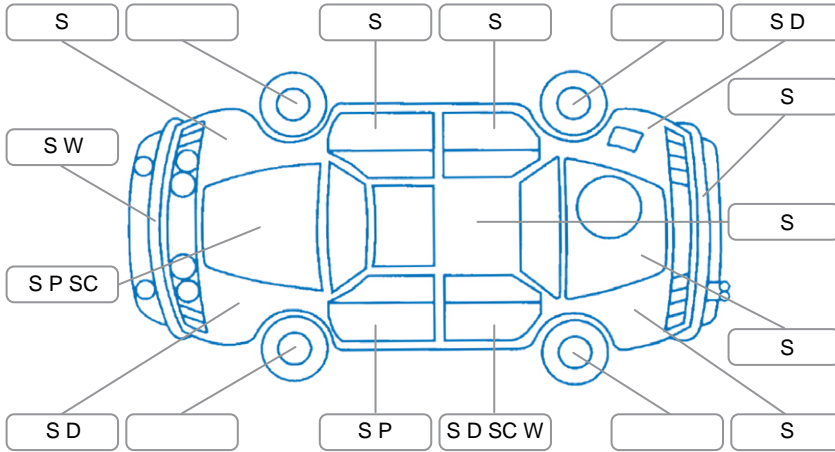

Report ID:	28,064,368	Version:	1
Created:	24 Mar 2026		

Make:	Toyota	Model:	Hiace
Body Style:	Van	Year:	2020
Rego No.:	MYU203	Rego Expiry:	22 Jul 2026
WoF Expiry:	02 Sep 2026	Odometer:	99,123 Kms
Good No.:	28064368	VIN:	JTFLA3CPX06003755
Next Service:	113,000	Service History:	No

Key

S = Scratch R = Rust C = Crack * = Decals W = Significant scuffs
 D = Dent PT = Paint defect P = Pin dent SC = Stone Chips

Note: some defects and blemishes may not be displayed in the diagram

Body Inspection Comments

Conditions During Body Inspection: Dry

Under Carriage and Under Bonnet Inspection Comments

Left rear tyre shoulder worn

Interior Comments

Seats:	Average
Carpets:	Average
Panels:	Average
Dashboard:	Average