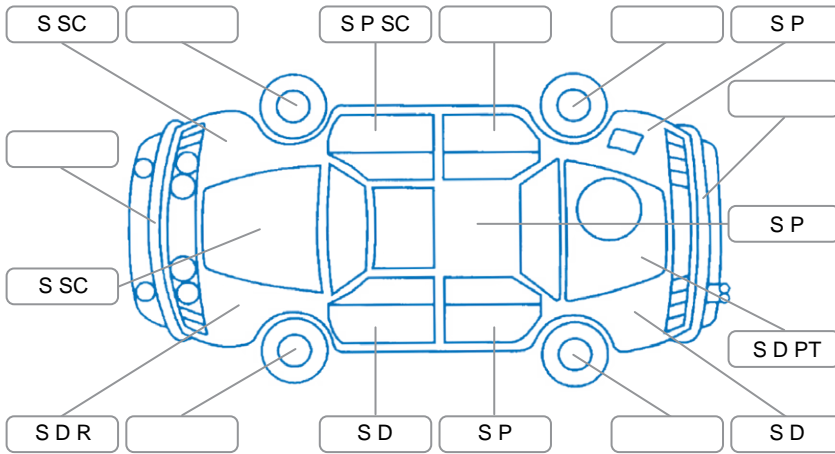

Report ID:	28,064,277	Version:	1
Created:	25 Mar 2026		

Make:	Toyota	Model:	Hiace
Body Style:	Van	Year:	2020
Rego No.:	MYU209	Rego Expiry:	26 Jul 2026
WoF Expiry:	26 Aug 2026	Odometer:	149,144 Kms
Good No.:	28064277	VIN:	JTFLA3CP506003744
Next Service:	154,600	Service History:	No

Key
 S = Scratch R = Rust C = Crack * = Decals W = Significant scuffs
 D = Dent PT = Paint defect P = Pin dent SC = Stone Chips

Note: some defects and blemishes may not be displayed in the diagram

Body Inspection Comments

Large stone chips in windscreen

Conditions During Body Inspection

Dry

Under Carriage and Under Bonnet Inspection Comments

Right front tyre inner shoulder worn

Interior Comments

Seats:	Average
Carpets:	Average
Panels:	Average
Dashboard:	Average

General Comments

Steering wheel not aligned

Road Conditions During Test Drive

Dry

Engine Timing Mechanism

Timing Chain

Evidence of Cam Belt Replacement

Yes No