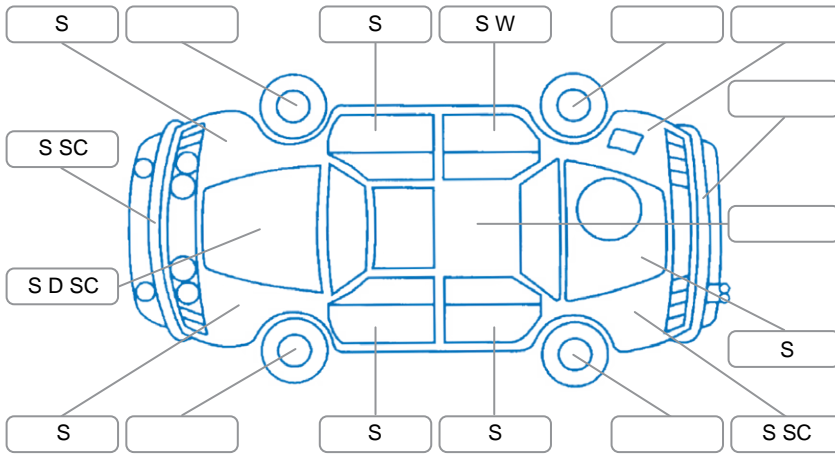

Report ID:	28,064,249	Version:	2
Created:	26 Mar 2026		

Make:	Nissan	Model:	Navara
Body Style:	Utility	Year:	2017
Rego No.:	KWG728	Rego Expiry:	27 Sep 2026
WoF Expiry:	02 Mar 2027	Odometer:	186,872 Kms
Good No.:	28064249	VIN:	MNTCB2D23A0007901
Next Service:	198,873 Kms	Service History:	No

**Key**

S = Scratch    R = Rust    C = Crack    \* = Decals    W = Significant scuffs  
 D = Dent    PT = Paint defect    P = Pin dent    SC = Stone Chips

Note: some defects and blemishes may not be displayed in the diagram