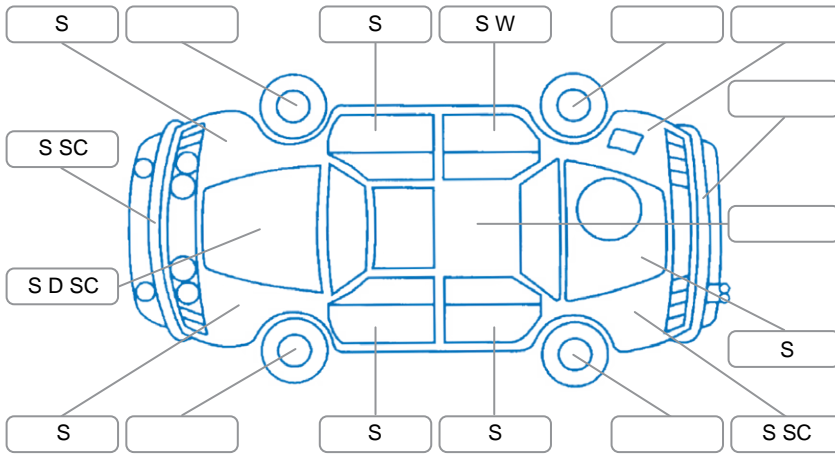

Report ID:	28,064,249	Version:	4
Created:	02 Jun 2026		

Make:	Nissan	Model:	Navara
Body Style:	Utility	Year:	2017
Rego No.:	KWG728	Rego Expiry:	27 Sep 2026
WoF Expiry:	02 Mar 2027	Odometer:	186,872 Kms
Good No.:	28064249	VIN:	MNTCB2D23A0007901
Next Service:	198,873 Kms	Service History:	No

### Key

S = Scratch    R = Rust    C = Crack    \* = Decals    W = Significant scuffs  
 D = Dent    PT = Paint defect    P = Pin dent    SC = Stone Chips

Note: some defects and blemishes may not be displayed in the diagram