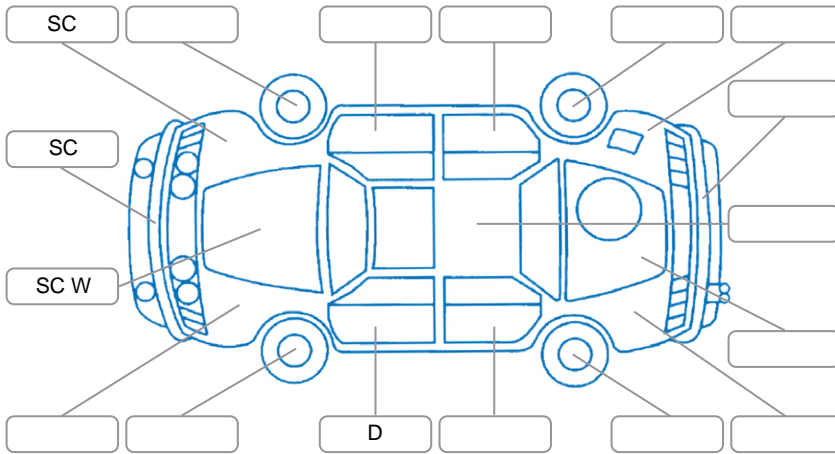

Report ID:	28,064,126	Version:	1
Created:	26 Mar 2026		

Make:	Ford	Model:	Territory
Body Style:	SUV	Year:	2016
Rego No.:	KAL224	Rego Expiry:	10 Aug 2026
WoF Expiry:	07 Apr 2027	Odometer:	191,317 Kms
Good No.:	28064126	VIN:	6FPAAAJGATGG20812
Next Service:	201,000 KMs	Service History:	No

**Key**  
 S = Scratch    R = Rust    C = Crack    \* = Decals    W = Significant scuffs  
 D = Dent    PT = Paint defect    P = Pin dent    SC = Stone Chips

Note: some defects and blemishes may not be displayed in the diagram

### Body Inspection Comments

Left repeater lens cracked

Conditions During Body Inspection    Dry