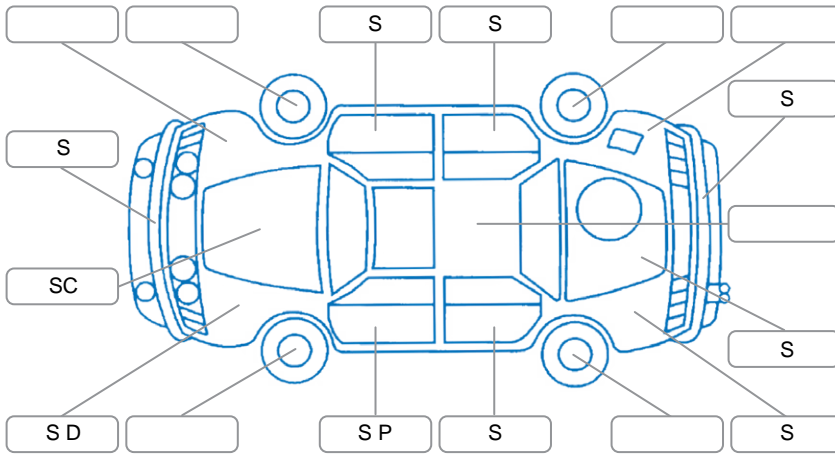

Report ID:	28,064,093	Version:	3
Created:	27 Mar 2026		

Make:	Honda	Model:	FIT Shuttle
Body Style:	Wagon	Year:	2012
Rego No.:	QRC271	Rego Expiry:	22 Apr 2026
WoF Expiry:	09 Apr 2027	Odometer:	70,950 Kms
Good No.:	28064093	VIN:	7AT08G2YX23060935
Next Service:	no sticker	Service History:	No

Key
 S = Scratch R = Rust C = Crack * = Decals W = Significant scuffs
 D = Dent PT = Paint defect P = Pin dent SC = Stone Chips

Note: some defects and blemishes may not be displayed in the diagram

Body Inspection Comments