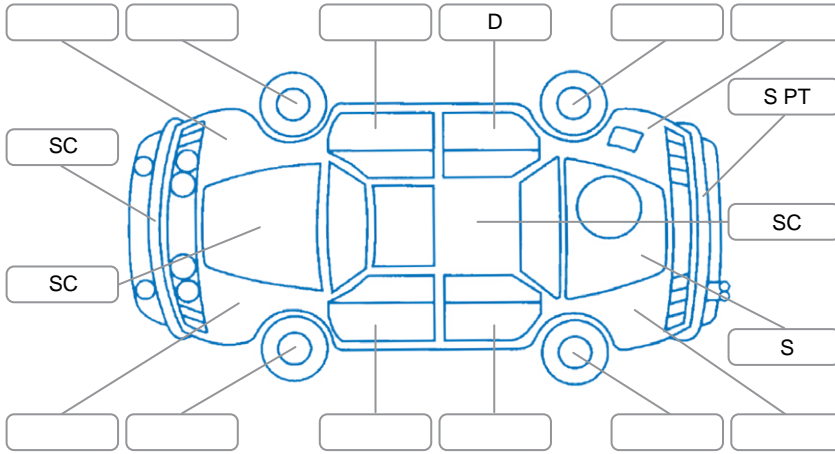

Report ID:	28,064,086	Version:	2
Created:	27 Mar 2026		

Make:	Mitsubishi	Model:	Triton
Body Style:	Utility	Year:	2023
Rego No.:	PTZ941	Rego Expiry:	16 Jun 2026
WoF Expiry:	17 Mar 2027	Odometer:	85,035 Kms
Good No.:	28064086	VIN:	MMAJLKL10NH042955
Next Service:	95000	Service History:	Yes

**Key**

S = Scratch    R = Rust    C = Crack    \* = Decals    W = Significant scuffs  
 D = Dent    PT = Paint defect    P = Pin dent    SC = Stone Chips

Note: some defects and blemishes may not be displayed in the diagram