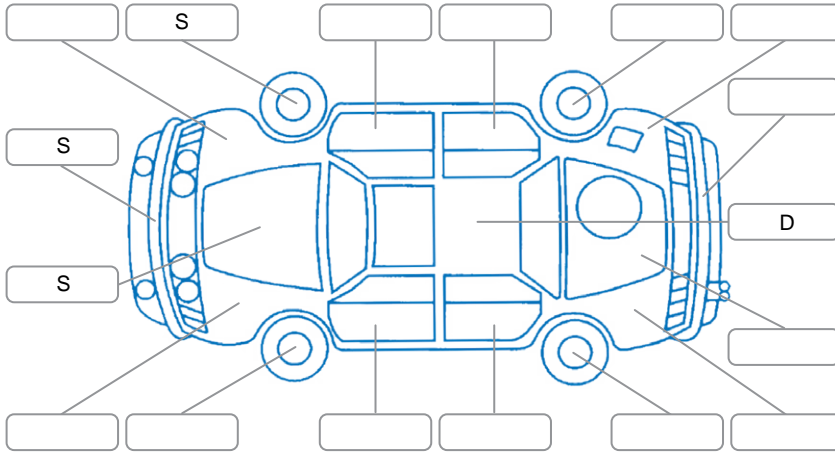

Report ID:	28,064,055	Version:	2
Created:	26 Mar 2026		

Make:	Toyota	Model:	Rav4
Body Style:	SUV	Year:	2020
Rego No.:	NBU310	Rego Expiry:	04 Oct 2026
WoF Expiry:	08 Oct 2026	Odometer:	126,620 Kms
Good No.:	28064055	VIN:	JTMR13FV70J036075
Next Service:	127000	Service History:	Yes

Key

S = Scratch R = Rust C = Crack * = Decals W = Significant scuffs
 D = Dent PT = Paint defect P = Pin dent SC = Stone Chips

Note: some defects and blemishes may not be displayed in the diagram

Body Inspection Comments