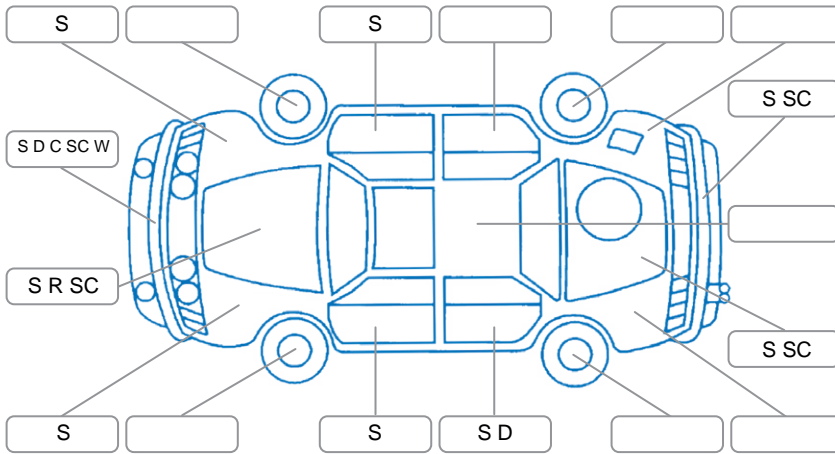

Report ID:	28,063,886	Version:	1
Created:	01 Apr 2026		

Make:	Holden	Model:	Barina
Body Style:	Hatchback	Year:	2015
Rego No.:	JGF759	Rego Expiry:	15 Jun 2026
WoF Expiry:	02 Apr 2027	Odometer:	55,596 Kms
Good No.:	28063886	VIN:	KL3TA4889GB501037
Next Service:	65,000	Service History:	Yes

Key
 S = Scratch R = Rust C = Crack * = Decals W = Significant scuffs
 D = Dent PT = Paint defect P = Pin dent SC = Stone Chips

Note: some defects and blemishes may not be displayed in the diagram

Body Inspection Comments