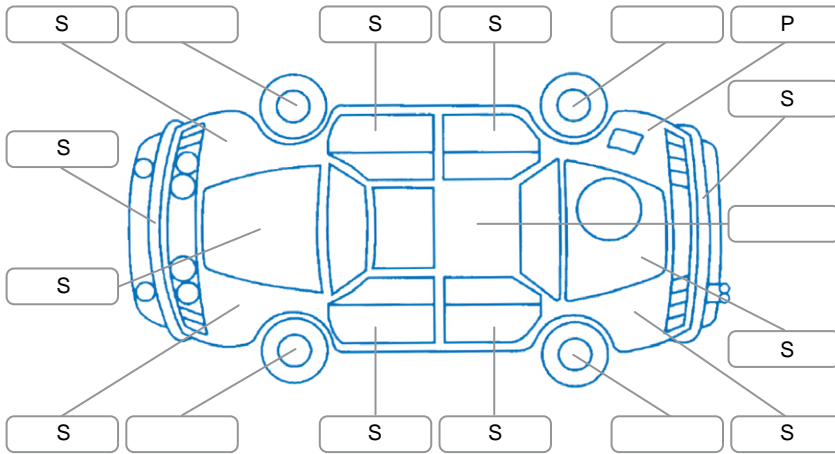

Report ID:	28,063,864	Version:	1
Created:	30 Mar 2026		

Make:	Holden	Model:	Trax
Body Style:	SUV	Year:	2017
Rego No.:	KKC390	Rego Expiry:	08 May 2026
WoF Expiry:	26 Mar 2027	Odometer:	110,915 Kms
Good No.:	28063864	VIN:	KL3BA7689HB088918
Next Service:	12000	Service History:	No

Key
 S = Scratch R = Rust C = Crack * = Decals W = Significant scuffs
 D = Dent PT = Paint defect P = Pin dent SC = Stone Chips

Note: some defects and blemishes may not be displayed in the diagram

Body Inspection Comments

Average

Conditions During Body Inspection

Dry

Under Carriage and Under Bonnet Inspection Comments

Visible oil leaks.

Interior Comments

Seats:	Average
Carpets:	Average
Panels:	Average
Dashboard:	Average

General Comments