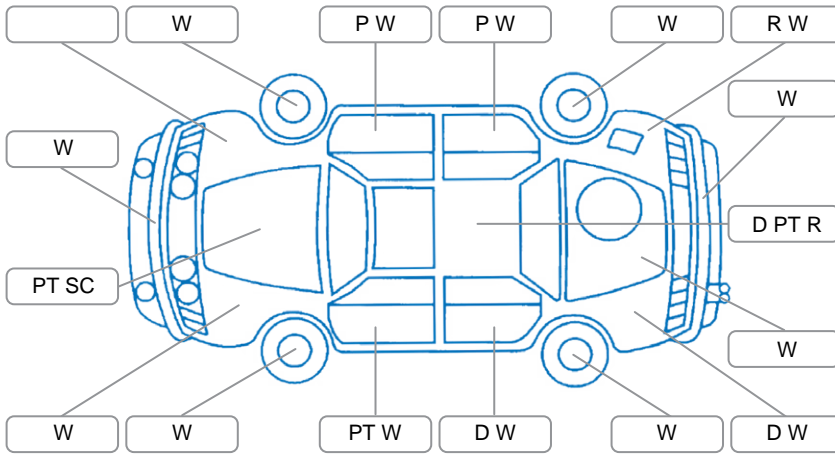

Report ID:	28,063,762	Version:	2
Created:	11 Apr 2026		

Make:	Honda	Model:	Accord
Body Style:	Sedan	Year:	2004
Rego No.:	KPU685	Rego Expiry:	21 Jul 2026
WoF Expiry:	26 Jun 2026	Odometer:	185,633 Kms
Good No.:	28063762	VIN:	7AT08G13X16050611
Next Service:	184,000	Service History:	No

Key

S = Scratch R = Rust C = Crack * = Decals W = Significant scuffs
 D = Dent PT = Paint defect P = Pin dent SC = Stone Chips

Note: some defects and blemishes may not be displayed in the diagram

Body Inspection Comments