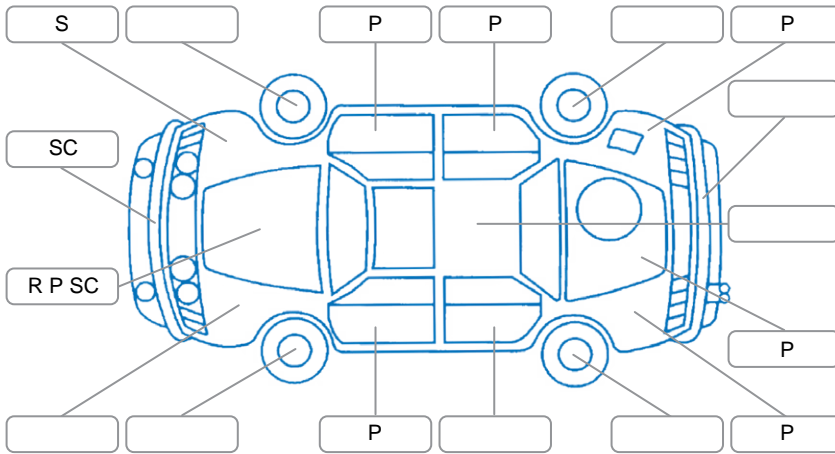

Report ID:	28,063,696	Version:	2
Created:	26 Mar 2026		

Make:	KIA	Model:	Sportage
Body Style:	SUV	Year:	2022
Rego No.:	PAK99	Rego Expiry:	27 Aug 2026
WoF Expiry:	24 Mar 2027	Odometer:	132,759 Kms
Good No.:	28063696	VIN:	KNAPU81CSN7040126
Next Service:	136,000Kms	Service History:	No

Key
 S = Scratch R = Rust C = Crack * = Decals W = Significant scuffs
 D = Dent PT = Paint defect P = Pin dent SC = Stone Chips

Note: some defects and blemishes may not be displayed in the diagram

Body Inspection Comments