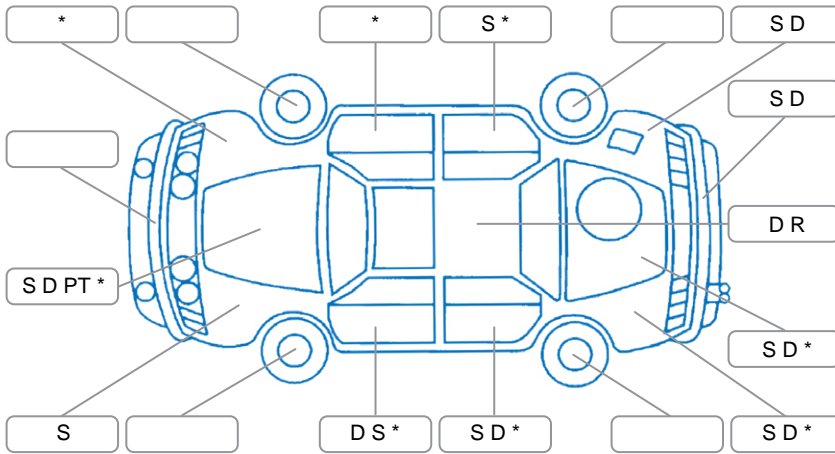

Report ID:	28,063,356	Version:	3
Created:	30 Mar 2026		

Make:	Toyota	Model:	Hiace
Body Style:	Van	Year:	2016
Rego No.:	JZP154	Rego Expiry:	15 Aug 2026
WoF Expiry:	18 Feb 2027	Odometer:	143,200 Kms
Good No.:	28063356	VIN:	JTFHT02P705023015
Next Service:	156,000 kms	Service History:	Yes

### Key

S = Scratch    R = Rust    C = Crack    \* = Decals    W = Significant scuffs  
 D = Dent    PT = Paint defect    P = Pin dent    SC = Stone Chips

Note: some defects and blemishes may not be displayed in the diagram

### Under Carriage and Under Bonnet Inspection Comments

Left front tyre edge worn.