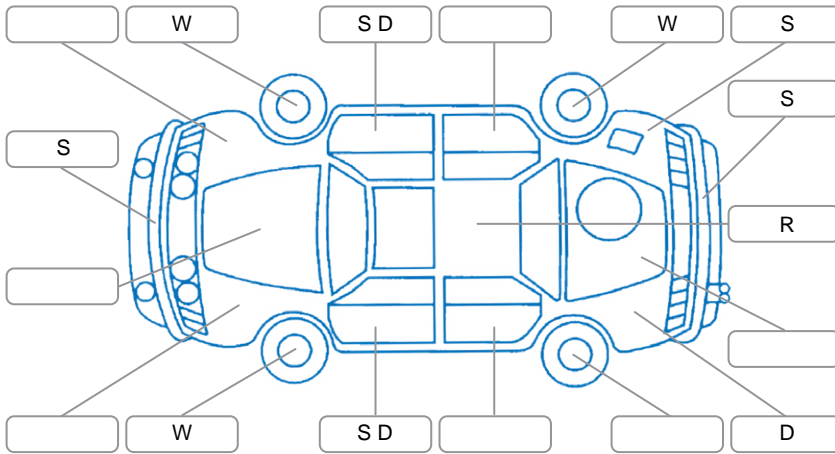

Report ID:	28,063,341	Version:	3
Created:	19 May 2026		

Make:	Toyota	Model:	Hiace
Body Style:	Van	Year:	2019
Rego No.:	MMR793	Rego Expiry:	27 Feb 2026
WoF Expiry:	18 May 2027	Odometer:	114,590 Kms
Good No.:	28063341	VIN:	JTFLA3CP906002659
Next Service:	124,584 kms	Service History:	Yes

**Key**

S = Scratch    R = Rust    C = Crack    \* = Decals    W = Significant scuffs  
 D = Dent    PT = Paint defect    P = Pin dent    SC = Stone Chips

Note: some defects and blemishes may not be displayed in the diagram

**General Comments**

Driver seat torn, driver body seal torn, driver seat adjuster plastic missing

Road Conditions During Test Drive	Dry	
Engine Timing Mechanism	Timing Chain	
Evidence of Cam Belt Replacement	<input type="checkbox"/> Yes <input type="checkbox"/> No	Kms
Inspected by:	Marlon Espena	
Published by:	Syariah Saemo	
Inspection Date:	21 Mar 2026	